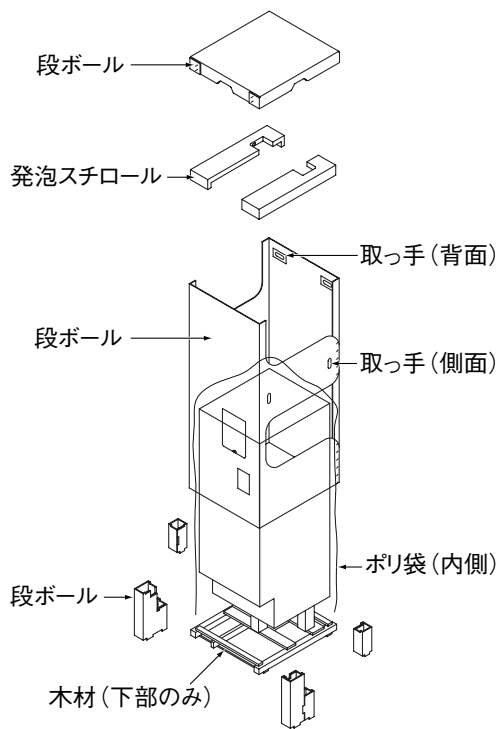

適用機種および梱包質量

形名	梱包質量 (kg)
SRT-HPT37WUX5	84
SRT-HPT37WU5	83
SRT-HPT37WUD5	84
SRT-HPT37WX5	76
SRT-HPT37WX5-BS	76
SRT-HPT37W5	75
SRT-HPT37W5-BS	75
SRT-HPT37W5-BSG	75
SRT-HPT37WD5	76

形名	梱包質量 (kg)
SRT-HPTK37WUDX5	85
SRT-HPTK37WUD5	84
SRT-HPTK37WX5	76
SRT-HPTK37WDX5	77
SRT-HPTK37WDX5-BS	77
SRT-HPTK37W5	76
SRT-HPTK37WD5	76
SRT-HPTK37WD5-BS	76
SRT-HPTK37WD5-BSG	76