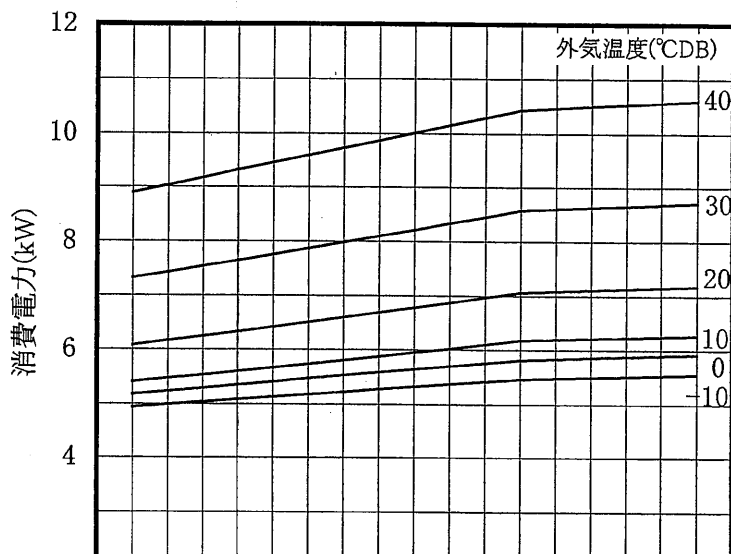

MCA - P190BW

MCA - P190CW

性能線図 (60Hz)

冷水出口温度(°C): 3, 5, 7, 9, 11, 13, 15, 17, 19, 21, 23, 25, 27, 29, 31, 33, 35, 37