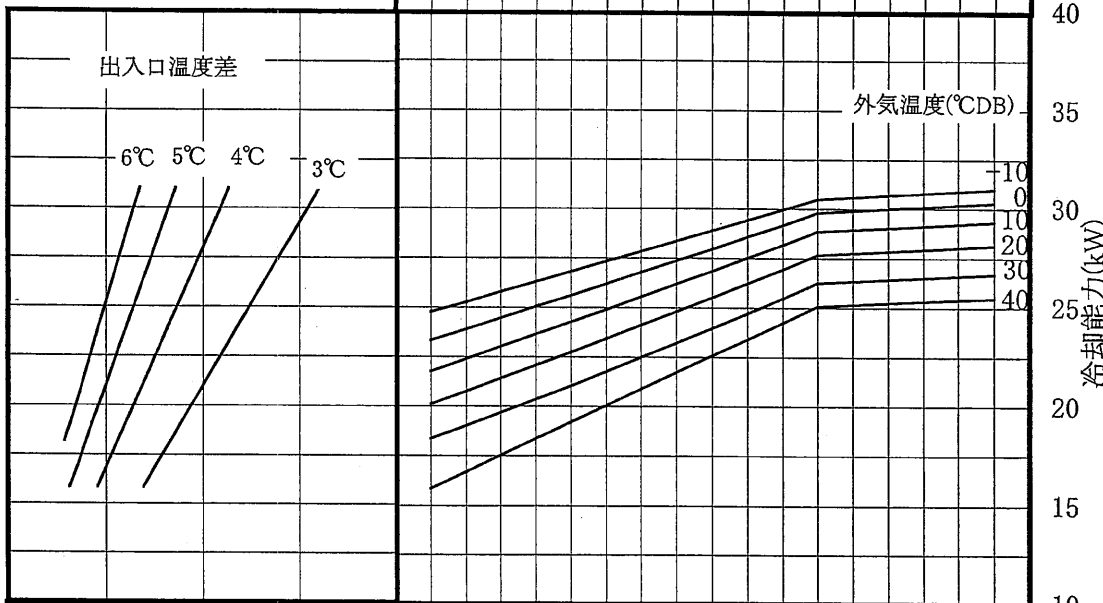

MCA - P190BW

MCA - P190CW

性能線図 (60Hz)

冷水出口温度(°C): 3, 5, 7, 9, 11, 13, 15, 17, 19, 21, 23, 25, 27, 29, 31, 33, 35, 37