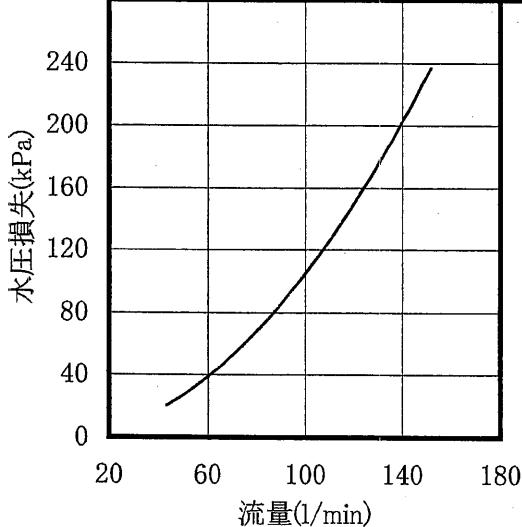

MCA - P190BW

MCA - P190CW

性能線図 (60Hz)

冷水出口温度(°C): 3, 5, 7, 9, 11, 13, 15, 17, 19, 21, 23, 25, 27, 29, 31, 33, 35, 37